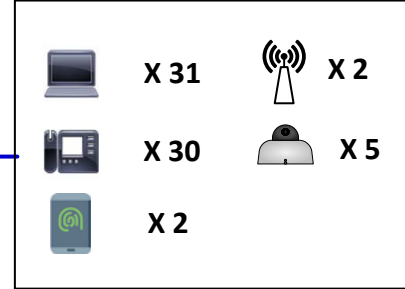

Building S2

FL4/Roof

FL3 Data Center

FL2

FL 1

Building S1

Service Room FL1

FL 2

FL 3

Building S3

Service Room FL1

FL2

FL3

FL4

Roof

Backup Link