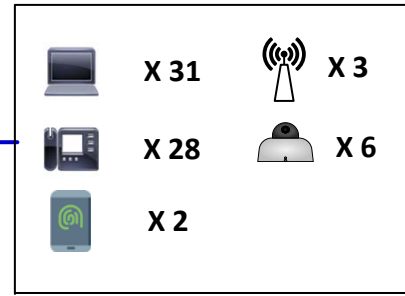

Building S2

FL4/Roof