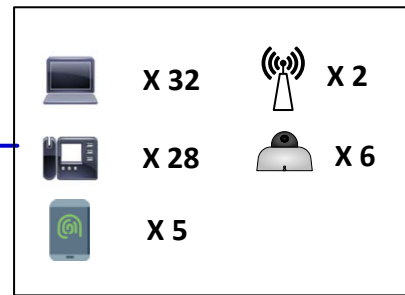

FL3 Data Center